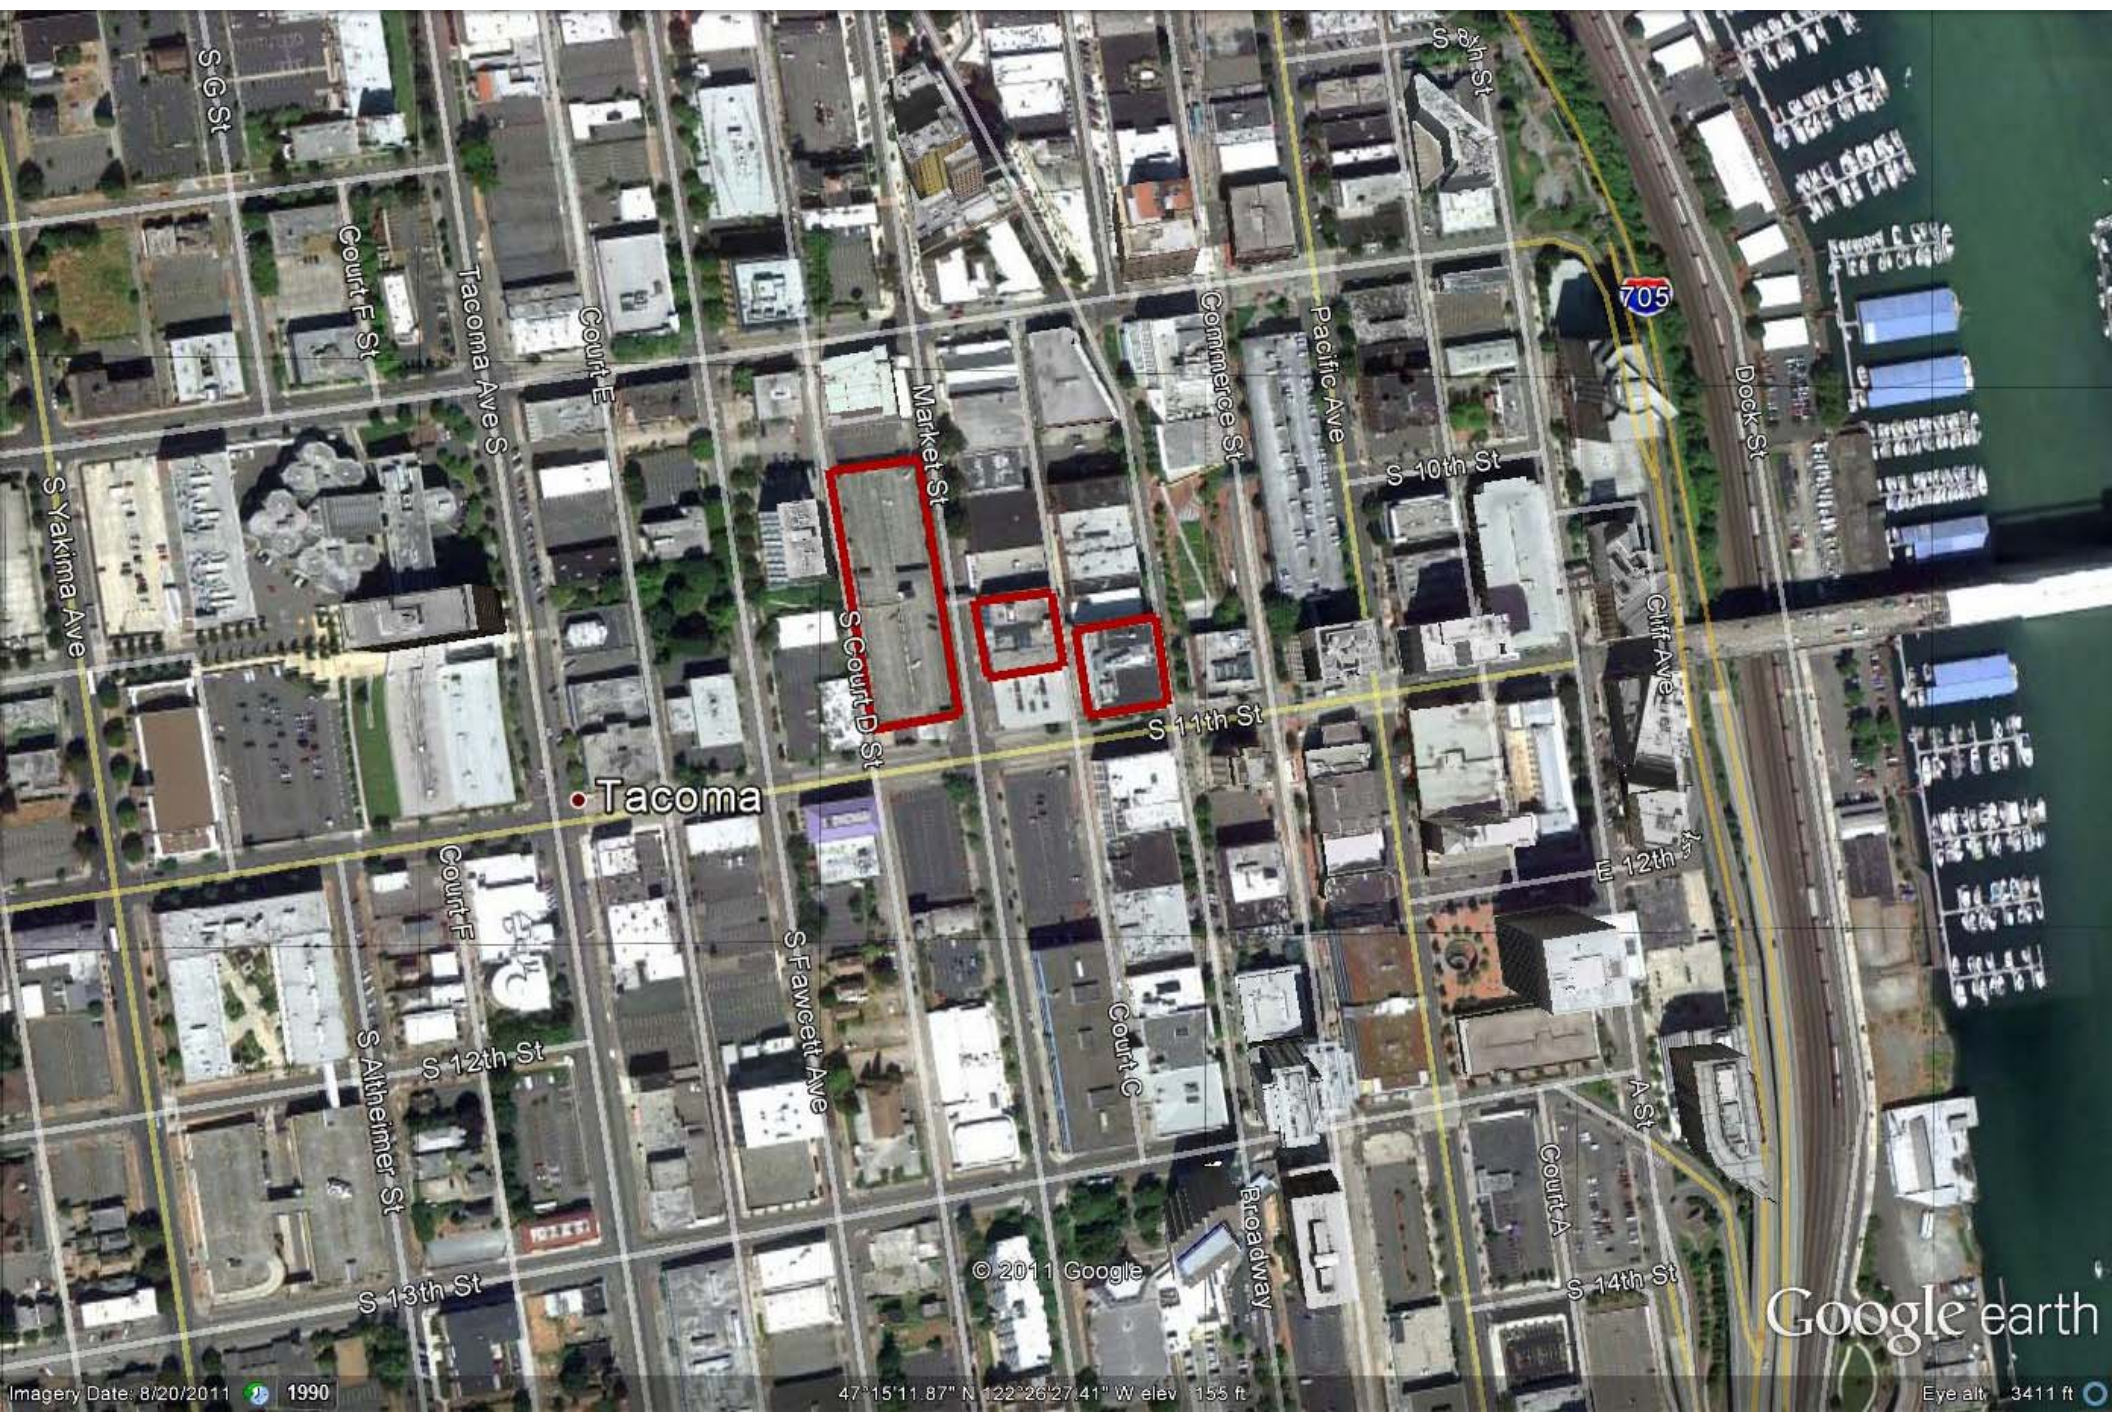

Milwaukee Waterway  
Sitcum Waterway

Middle Waterway

Tacoma

705

5

509

167

16

© 2011 Google

Google earth

Tacoma

705

© 2011 Google

Google earth

Imagery Date: 8/20/2011 1990

47°15'11.87" N 122°26'27.41" W elev 155 ft

Eye alt 3411 ft

Market St

S Court D St

Court C

Broadway

S 11th St

© 2011 Google

Google earth